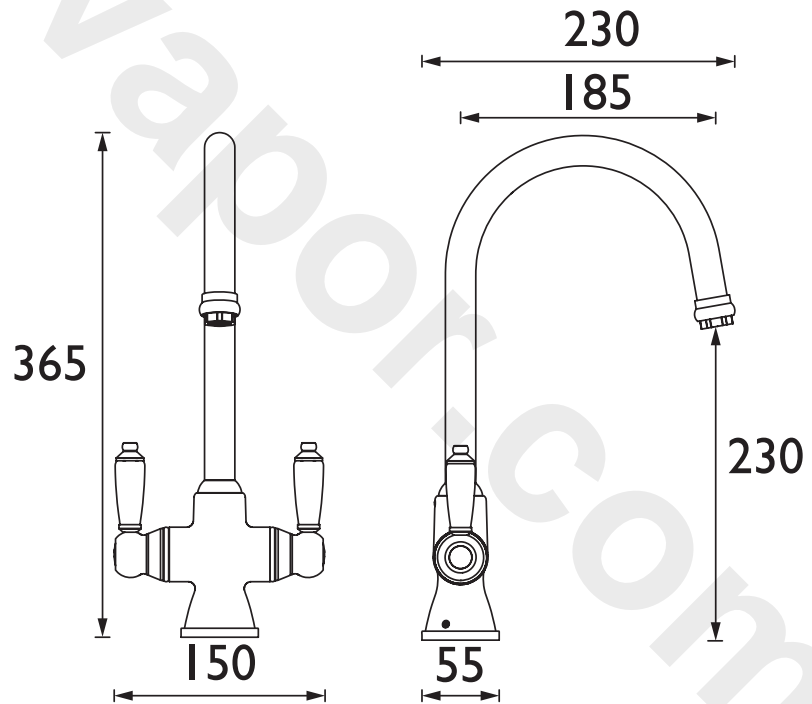

RS SNK EF BN TO

RENAISSANCE Tap Range

Reniassance Easyfit Sink Mixer
Brushed Nickel Tap Only

Features:

- Long life and easy to use 1/4 turn ceramic disc valves
- Product supplied without Easyfit base
- Minimum working pressure of 0.4 bar

Product Certifications:

For more products, visit our website:
<http://www.bristan.com>

Specification

Product Type:	Kitchen Taps
Main Construction Material:	Brass
Mount Type:	Deck Mounted
Handle Type:	Lever Handles
Connection Inlet:	1/2" BSP Female Flexible Tails
Connection Outlet:	Anti-Splash
Number of Tap Holes:	1
Valve/Cartridge Type:	1/2" Ceramic Disc Valve
Plumbing System Requirements:	Suitable for all plumbing systems
Minimum Dynamic Pressure (bar):	0.4 bar
Maximum Dynamic Pressure (bar):	5.0 bar
Maximum Hot Water Temperature °C:	65°C
Maximum Static Pressure (bar):	10 bar
Flow Type:	Single
Isolation Included:	Yes

Dimensions (measurements in mm)

Flow Rates (l/min)

System Pressure (bar)	0.4	0.5	1	2	3	5
RS SNK EF BN TO (mixed)	12.1	14.1	21	30.8	37.6	48.7

TECHNICAL DATA SHEET

BRISTAN